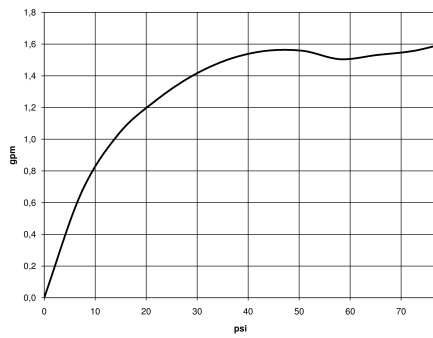

MADISON Showerpipe with shower thermostat - Durabron (23kt Gold)

MADISON

ST 050 304 7360

ST 050 304 7360

mm [inches]

Flow rate chart

Codes & Standards

California Energy
Commission
(CEC)