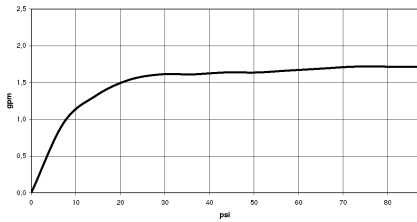

1:10

Flow rate chart

Codes & Standards

ASME
A112.18.1/CSA
B125.1

California Energy
Commission
(CEC)

ST 050 304 7360

Spare parts list

No.	Item Number	Name	Quantity used	Delivery time
1	04 12 05 038 30-09	shower	1	40
2	04 28 22 101 20-09	spout	1	40
3	90 14 10 011 00 90	seal	1	2
4	90 17 11 037 01-09	holder	1	-
Spare part can no longer be ordered, please order the replacement item				
5	90 28 22 104 00-09	pipe	1	-
Spare part can no longer be ordered, please order the replacement item				
6	90 17 09 045 01-09	diverter	1	40
7	09 30 30 064-09	screw	1	40
8	09 18 20 011-09	base	1	40
9	09 28 22 013 90	pipe	1	2
10	11 170 370-09	MADISON Lever insert - Durabronz (23kt Gold)	1	40
11	09 30 30 062-09	screw	1	40
12	09 14 10 122 90	seal	1	2
13	28 104 970-09	Metal shower hose 1/2" x 1/2" x 1250 mm - Durabronz (23kt Gold)	1	40
14	28 050 410-09	holder	1	60
15	90 28 22 103 00-09	pipe	1	-
Spare part can no longer be ordered, please order the replacement item				
16	90 14 20 002 00 90	seal	1	2
17	04 17 01 044 01-09	fitting	1	40