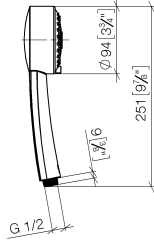

ST 050 304 7360

- shower with fixed riser projection 420mm
- Rain shower: PURE RAIN, max. flow rate 6.8 l/min (at 3 bar)
- rain shower Ø 200 mm
- rain shower with anti-scale system
- Hand shower: Three or five settings: COMPACT RAIN, COMPACT SOFT FLOW, COMPACT AQUAPRESSURE FLOW, max. flow rate 6.8 l/min (at 3 bar)
- spray head Ø 95mm
- rotary diverter for fixed-riser shower/hand shower
- height of fittings up to rain shower (bottom edge) 985mm
- height of fittings up to top edge of elbow 1160mm
- two-part push-on rosette Ø 65 mm
- rosette for shower holder Ø 65mm
- rosette for wall mounting Ø 60mm
- gauge 150 mm - 13 mm
- metal shower hose 1250mm with integrated anti-twist protection
- 1/2" connection

MADISON Showerpipe with shower thermostat - Durabron (23kt Gold)

MADISON

ST 050 304 7360

ST 050 304 7360

mm [inches]

Flow rate chart

Codes & Standards

California Energy
Commission
(CEC)

Spare parts list

No.	Item Number	Name	Quantity used	Delivery time
1	09 21 02 115 90	cap	1	2
2	09 23 01 039 90	sieve	1	2
3	04 12 11 071 00 90	shower	1	2
4	09 30 09 022 90	key	1	2

ST 050 304 7360

- shower with fixed riser projection 420mm
 - overhead shower: rain flow
 - rain shower Ø 200 mm
 - rain shower with anti-scale system
 - max. rainshower flow 6.8 l/min
 - rotary diverter for fixed-riser shower/hand shower
 - height of fittings up to rain shower (bottom edge) 985mm
 - height of fittings up to top edge of elbow 1160mm
 - two-part push-on rosette Ø 65 mm
 - rosette for shower holder Ø 65mm
 - rosette for wall mounting Ø 60mm
 - gauge 150 mm - 13 mm
 - metal shower hose 1250mm with integrated anti-twist protection
 - 1/2" connection
 - Pipe diameter 20 mm
 - This product reduces water consumption by % (compared to requirements of EPAct '92)
 - This product can contribute to Water Use Reduction in LEED® Green Building Rating
- Intrinsic protection against back flow.**