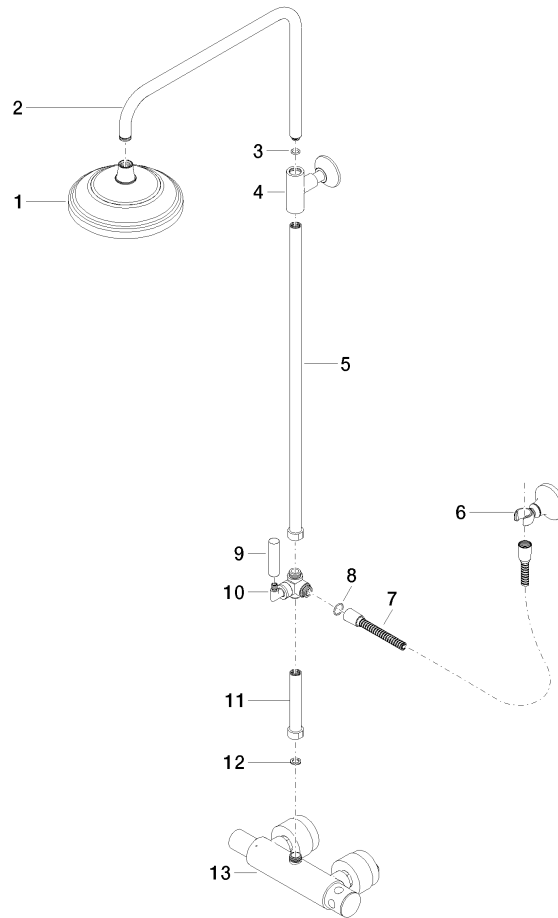

1:10

Flow rate chart

Codes & Standards

ASME
A112.18.1/CSA
B125.1

California Energy
Commission
(CEC)

ST 050 304 7360

Spare parts list

No.	Item Number	Name	Quantity used	Delivery time
1	04 12 05 038 30-09	shower	1	40
2	04 28 22 101 20-09	spout	1	40
3	90 14 10 011 00 90	seal	1	2
4	90 17 11 037 01-09	holder	1	-
Spare part can no longer be ordered, please order the replacement item				
5	90 28 22 104 00-09	pipe	1	-
Spare part can no longer be ordered, please order the replacement item				
6	90 17 09 045 01-09	diverter	1	40
7	09 30 30 064-09	screw	1	40
8	09 18 20 011-09	base	1	40
9	09 28 22 013 90	pipe	1	2
10	11 170 370-09	MADISON Lever insert - Durabronz (23kt Gold)	1	40
11	09 30 30 062-09	screw	1	40
12	09 14 10 122 90	seal	1	2
13	28 104 970-09	Metal shower hose 1/2" x 1/2" x 1250 mm - Durabronz (23kt Gold)	1	40
14	28 050 410-09	holder	1	60
15	90 28 22 103 00-09	pipe	1	-
Spare part can no longer be ordered, please order the replacement item				
16	90 14 20 002 00 90	seal	1	2
17	04 17 01 044 01-09	fitting	1	40