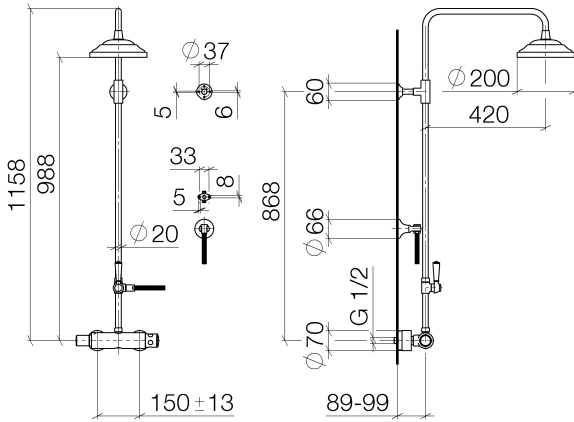

1:10

Flow rate chart

Codes & Standards

ASME
A112.18.1/CSA
B125.1

California Energy
Commission
(CEC)

ST 050 304 7360

Spare parts list

No.	Item Number	Name	Quantity used	Delivery time
1	04 12 05 038 30-09	shower	1	40
2	04 28 22 101 20-09	spout	1	40
3	90 14 10 011 00 90	seal	1	2
4	90 17 11 037 01-09	holder	1	-
Spare part can no longer be ordered, please order the replacement item				
5	90 28 22 104 00-09	pipe	1	-
Spare part can no longer be ordered, please order the replacement item				
6	90 17 09 045 01-09	diverter	1	40
7	09 30 30 064-09	screw	1	40
8	09 18 20 011-09	base	1	40
9	09 28 22 013 90	pipe	1	2
10	11 170 370-09	MADISON Lever insert - Durabronz (23kt Gold)	1	40
11	09 30 30 062-09	screw	1	40
12	09 14 10 122 90	seal	1	2
13	28 104 970-09	Metal shower hose 1/2" x 1/2" x 1250 mm - Durabronz (23kt Gold)	1	40
14	28 050 410-09	holder	1	60
15	90 28 22 103 00-09	pipe	1	-
Spare part can no longer be ordered, please order the replacement item				
16	90 14 20 002 00 90	seal	1	2
17	04 17 01 044 01-09	fitting	1	40