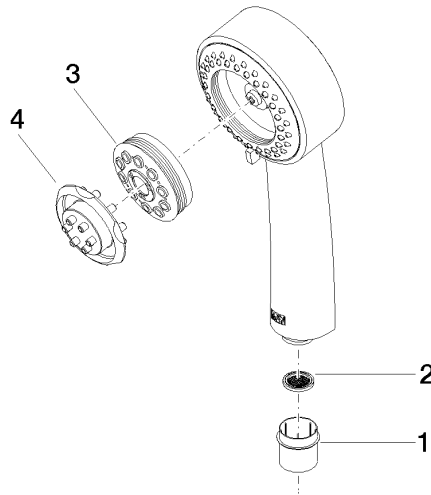

ST 050 304 7360

- shower with fixed riser projection 420mm
- Rain shower: PURE RAIN, max. flow rate 6.8 l/min (at 3 bar)
- rain shower Ø 200 mm
- rain shower with anti-scale system
- Hand shower: Three or five settings: COMPACT RAIN, COMPACT SOFT FLOW, COMPACT AQUAPRESSURE FLOW, max. flow rate 6.8 l/min (at 3 bar)
- spray head Ø 95mm
- rotary diverter for fixed-riser shower/hand shower
- height of fittings up to rain shower (bottom edge) 985mm
- height of fittings up to top edge of elbow 1160mm
- two-part push-on rosette Ø 65 mm
- rosette for shower holder Ø 65mm
- rosette for wall mounting Ø 60mm
- gauge 150 mm - 13 mm
- metal shower hose 1250mm with integrated anti-twist protection
- 1/2" connection

Spare parts list

No.	Item Number	Name	Quantity used	Delivery time
1	09 21 02 115 90	cap	1	2
2	09 23 01 039 90	sieve	1	2
3	04 12 11 071 00 90	shower	1	2
4	09 30 09 022 90	key	1	2

ST 050 304 7360

- shower with fixed riser projection 420mm
 - overhead shower: rain flow
 - rain shower Ø 200 mm
 - rain shower with anti-scale system
 - max. rainshower flow 6.8 l/min
 - rotary diverter for fixed-riser shower/hand shower
 - height of fittings up to rain shower (bottom edge) 985mm
 - height of fittings up to top edge of elbow 1160mm
 - two-part push-on rosette Ø 65 mm
 - rosette for shower holder Ø 65mm
 - rosette for wall mounting Ø 60mm
 - gauge 150 mm - 13 mm
 - metal shower hose 1250mm with integrated anti-twist protection
 - 1/2" connection
 - Pipe diameter 20 mm
 - This product reduces water consumption by % (compared to requirements of EPAct '92)
 - This product can contribute to Water Use Reduction in LEED® Green Building Rating
- Intrinsic protection against back flow.**