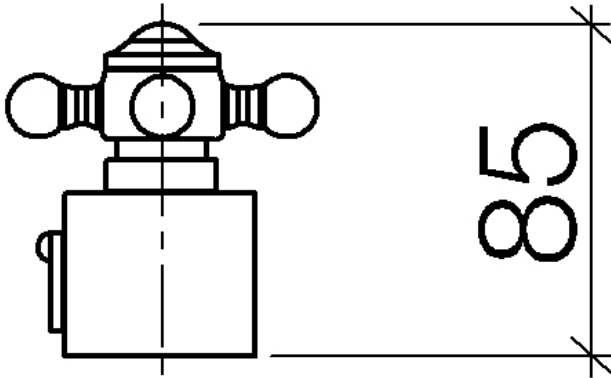

ST 050 304 7360