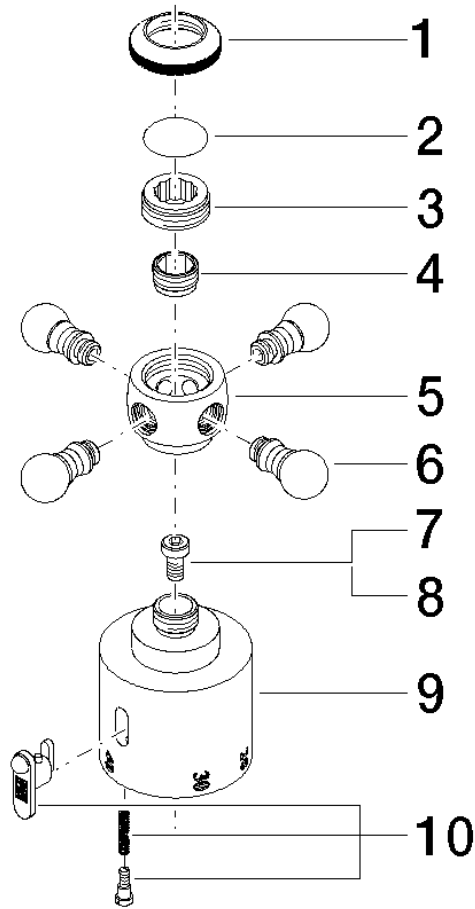

ST 050 304 7360

Parts for other finishes can be found here: [Chrome](#)

Spare parts list

No.	Item Number	Name	Quantity used	Delivery time
1	09 20 36 005-09	handle	1	40
2	09 26 01 016 90	accessories	1	2
3	09 20 83 006 90	handle	1	2
4	09 24 03 119 90	nipple	1	2
6	09 20 36 004-09	handle	4	40
7	90 30 30 027 00 90	screw	1	2
8	09 30 33 004 90	screw	1	2
10	90 21 33 020 00 90	handle	1	2